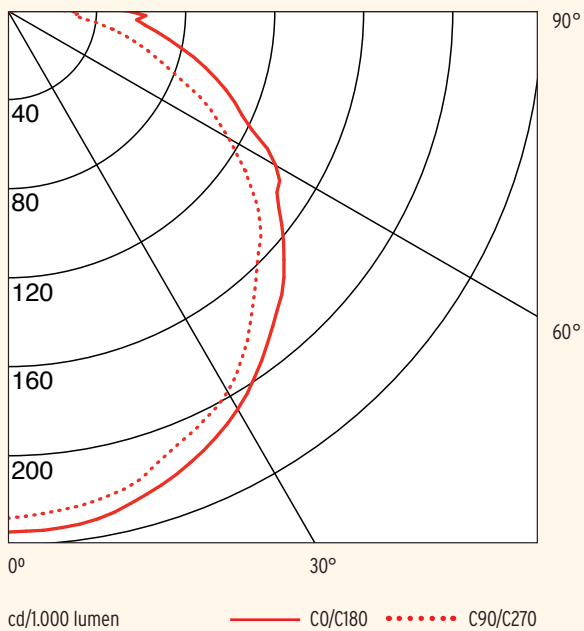

VarioLED Flex VENUS Color B
 TV 7.7 W/m, 38 lm/m.

VarioLED Flex VENUS Color R
 TV 7.7 W/m, 110 lm/m.

VarioLED Flex VENUS Color A
 TV 7.7 W/m, 16 lm/m.

VarioLED Flex VENUS Color (R, B, A) TV IP67

UV geschützt
 UV protected